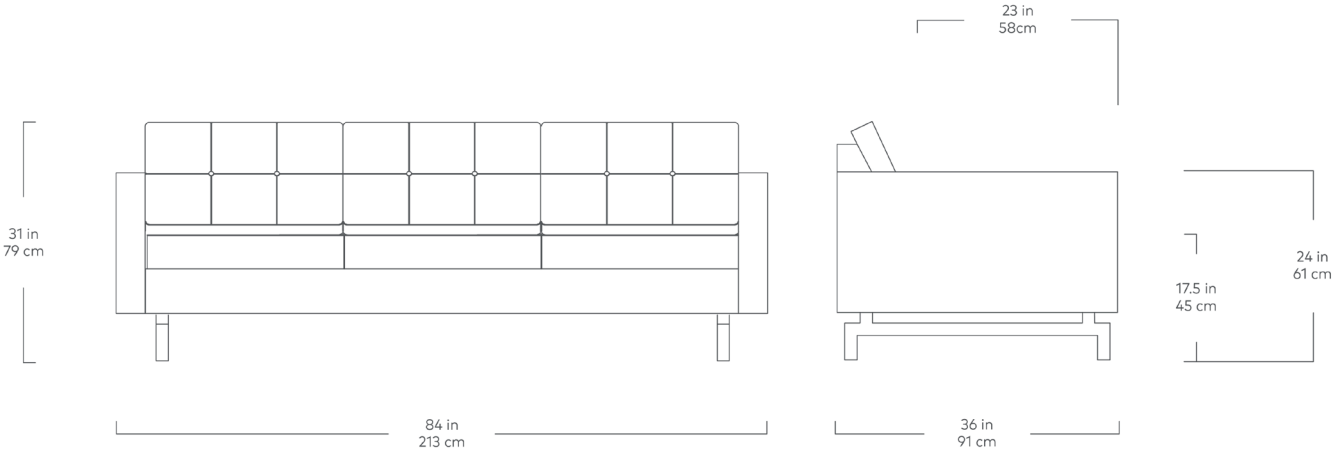

Jane 2 Sofa

- Add the Jane 2 Lounge to the Jane 2 Sofa to create the Jane 2 LOFT Bi-Sectional.
- Seat and back cushions are button tufted and have piped edge detailing.
- Reversible seat and back cushions are crafted with high resilience polyurethane foam covered in a Dacron wrap.
- Inset solid Ash wood base with walnut or natural finish features non-marking feet.
- Inner frame is kiln-dried FSC®-Certified hardwood, (FSC® 092551).
- All joints have been stress tested.
- 9-gauge No-Sag, sinuous spring suspension system.
- Manufactured to meet California TB117-2013 fire safety standards without the use of flame retardant additives in the upholstery foam.
- All fabric is California TB117-2013 certified and double rub tested.